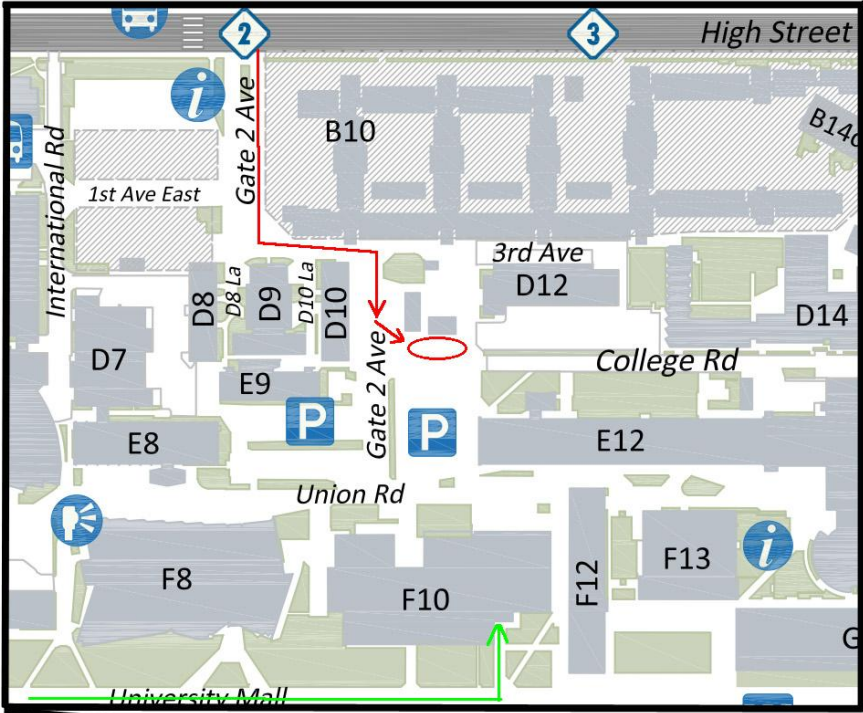

University of New South Wales

Competition is held in Chemical Sciences Building
1st Floor, East End (map ref F10)

Detail Shows:

Paid Parking Available - coins required

Pedestrian access from Anzac Pde