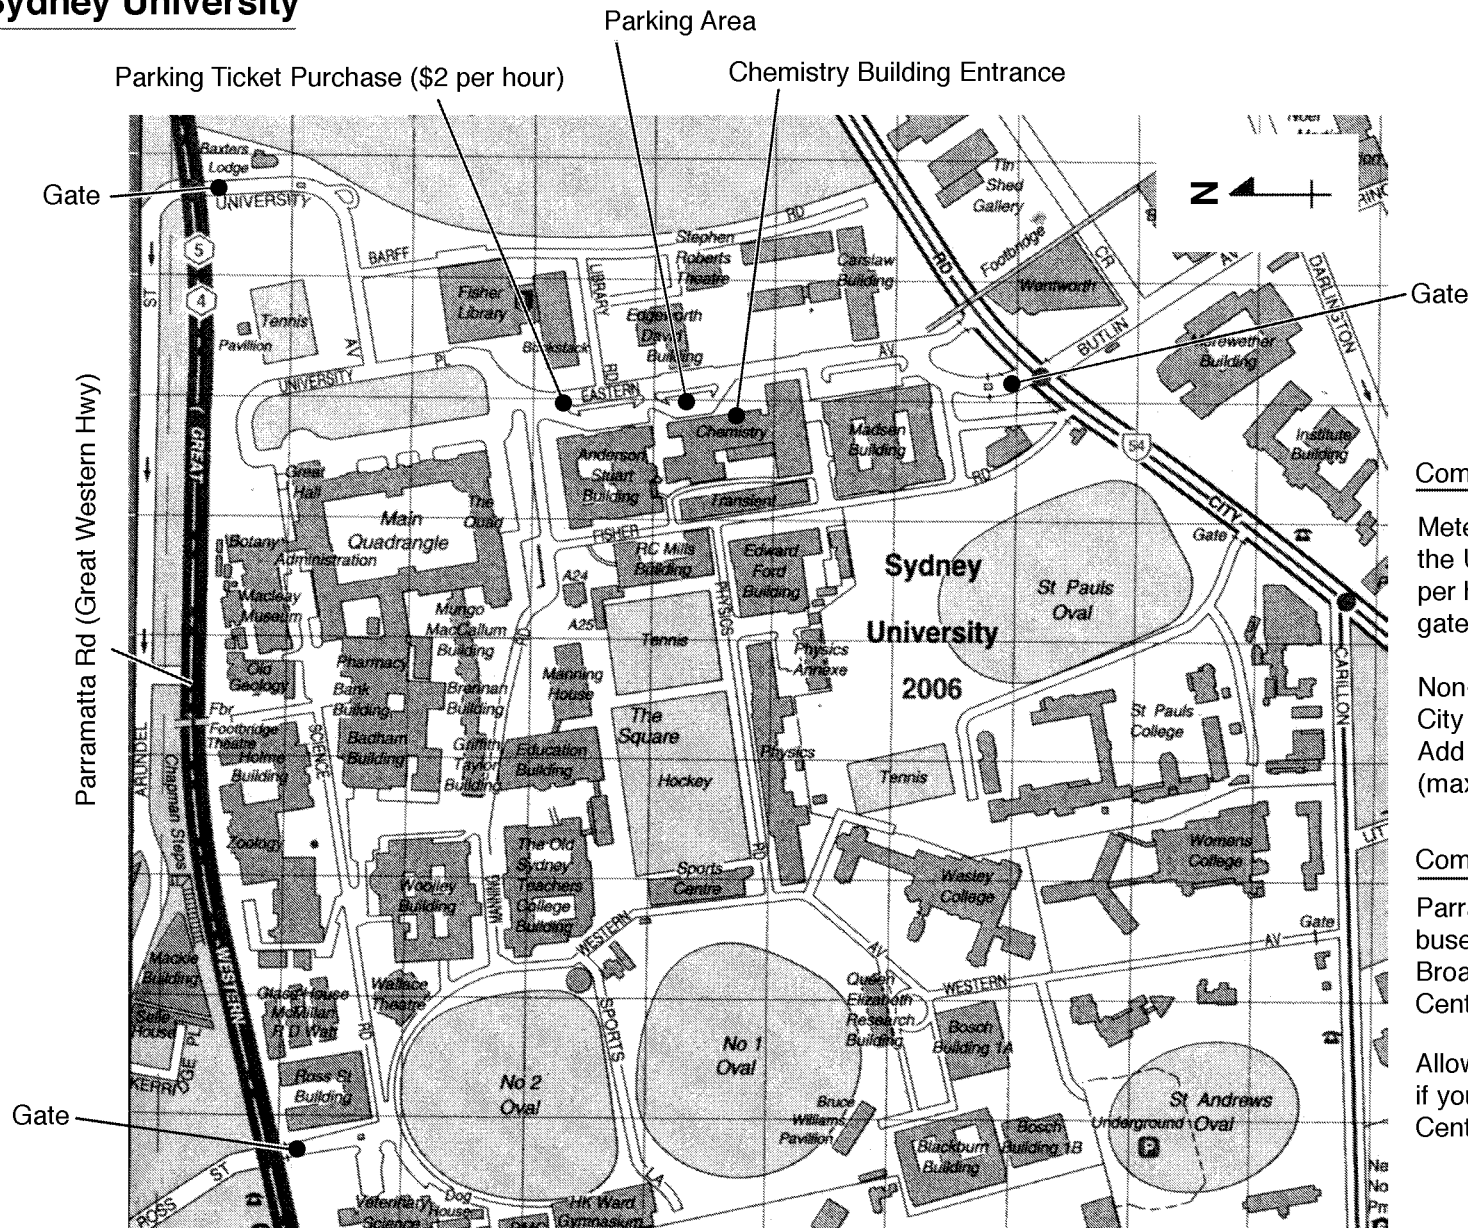

# Sydney University

Parking Ticket Purchase (\$2 per hour)

Parking Area

Chemistry Building Entrance

Gate

Gate

Parramatta Rd (Great Western Hwy)

## Coming by Private Transport?

Metered parking is available on the University grounds for \$2 per hour. Enter via one of the gates (marked).

Non-metered parking is on City Rd or in Arundel St. Add five minutes walking time (maximum) for this option.

## Coming by Public Transport?

Parramatta Rd and City Rd buses pass through Broadway bus exchange at Central Train Station.

Allow at least fifteen minutes if you chose to walk from Central Train Station.