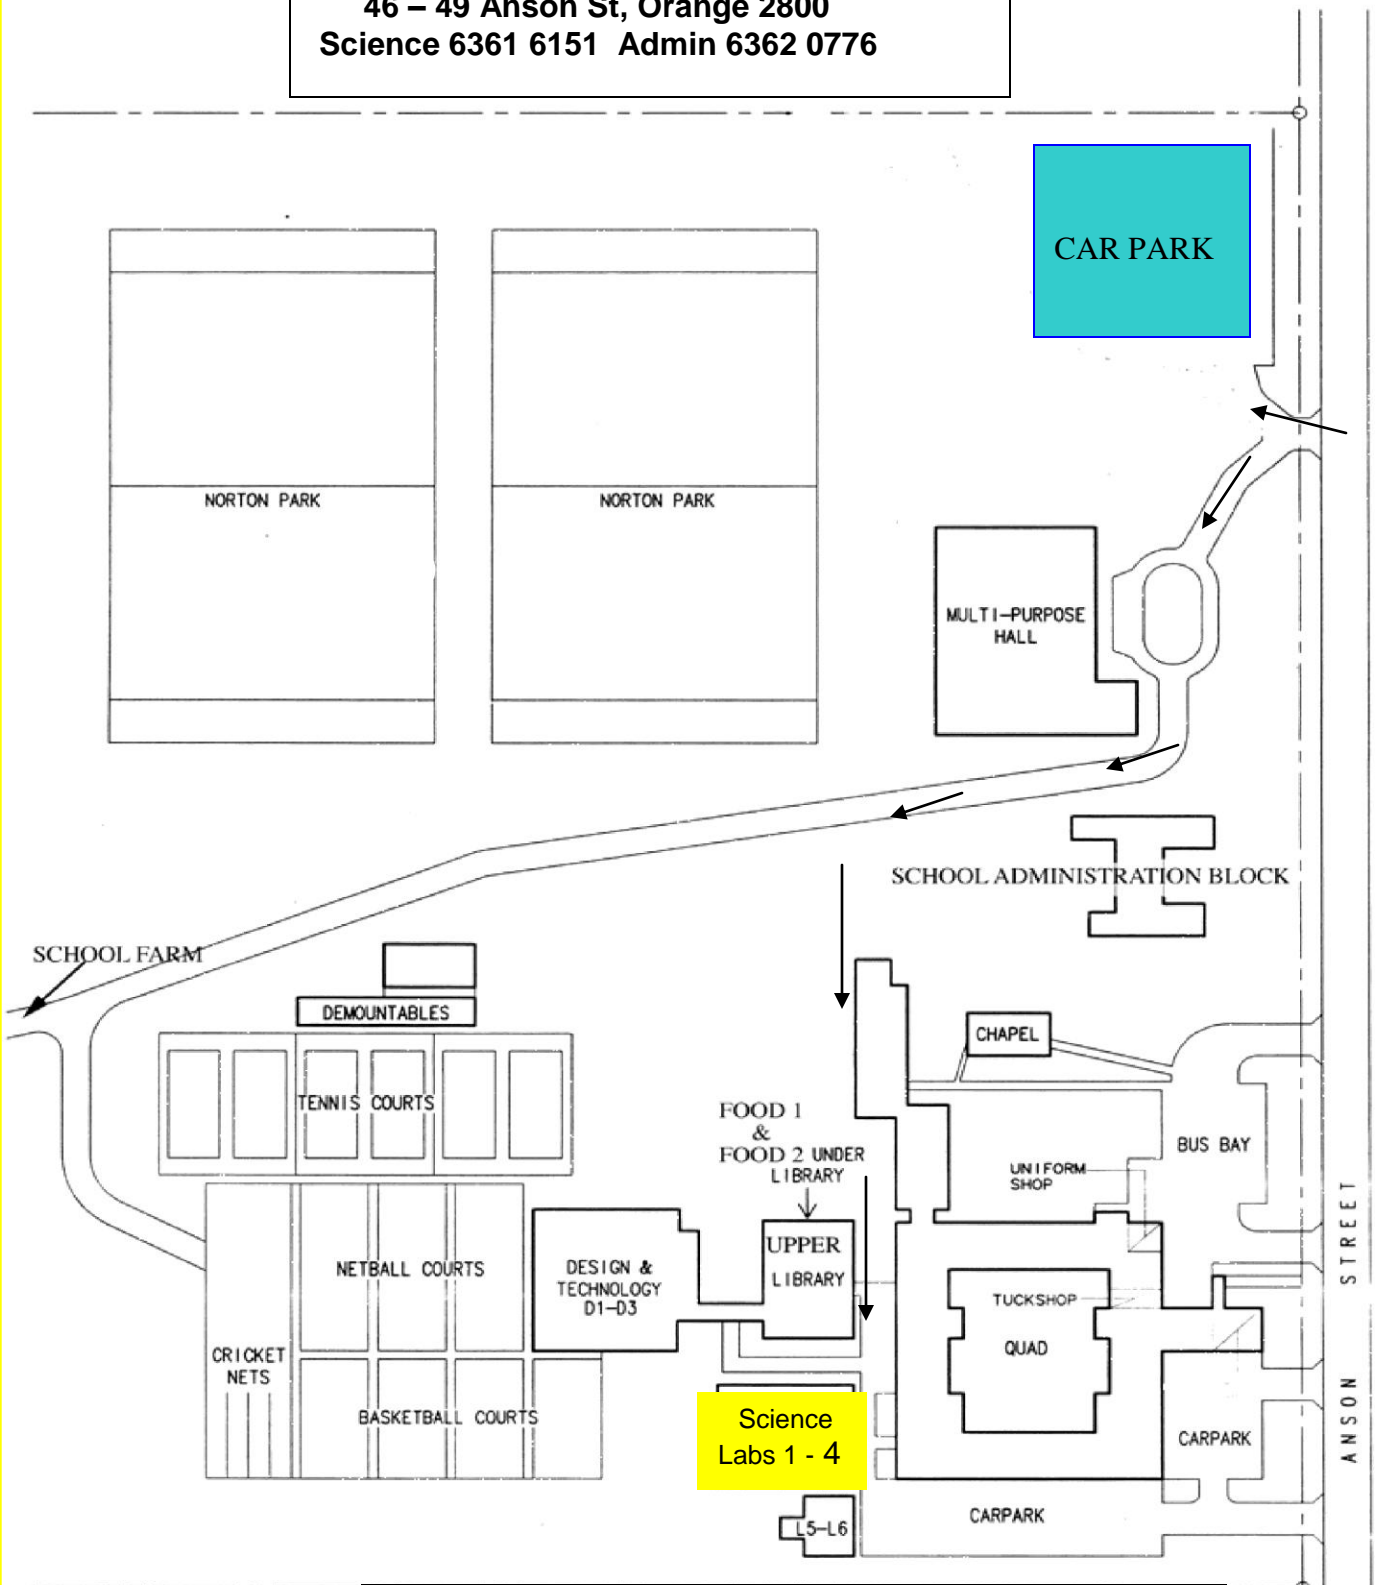

James Sheahan Catholic High School
Mud Map of the School-Buildings

46 – 49 Anson St, Orange 2800
Science 6361 6151 Admin 6362 0776

Parking Arrangements
Please use the car park adjacent to the multi purpose hall.
Follow signage to the Science Rooms (Labs 1 – 4)